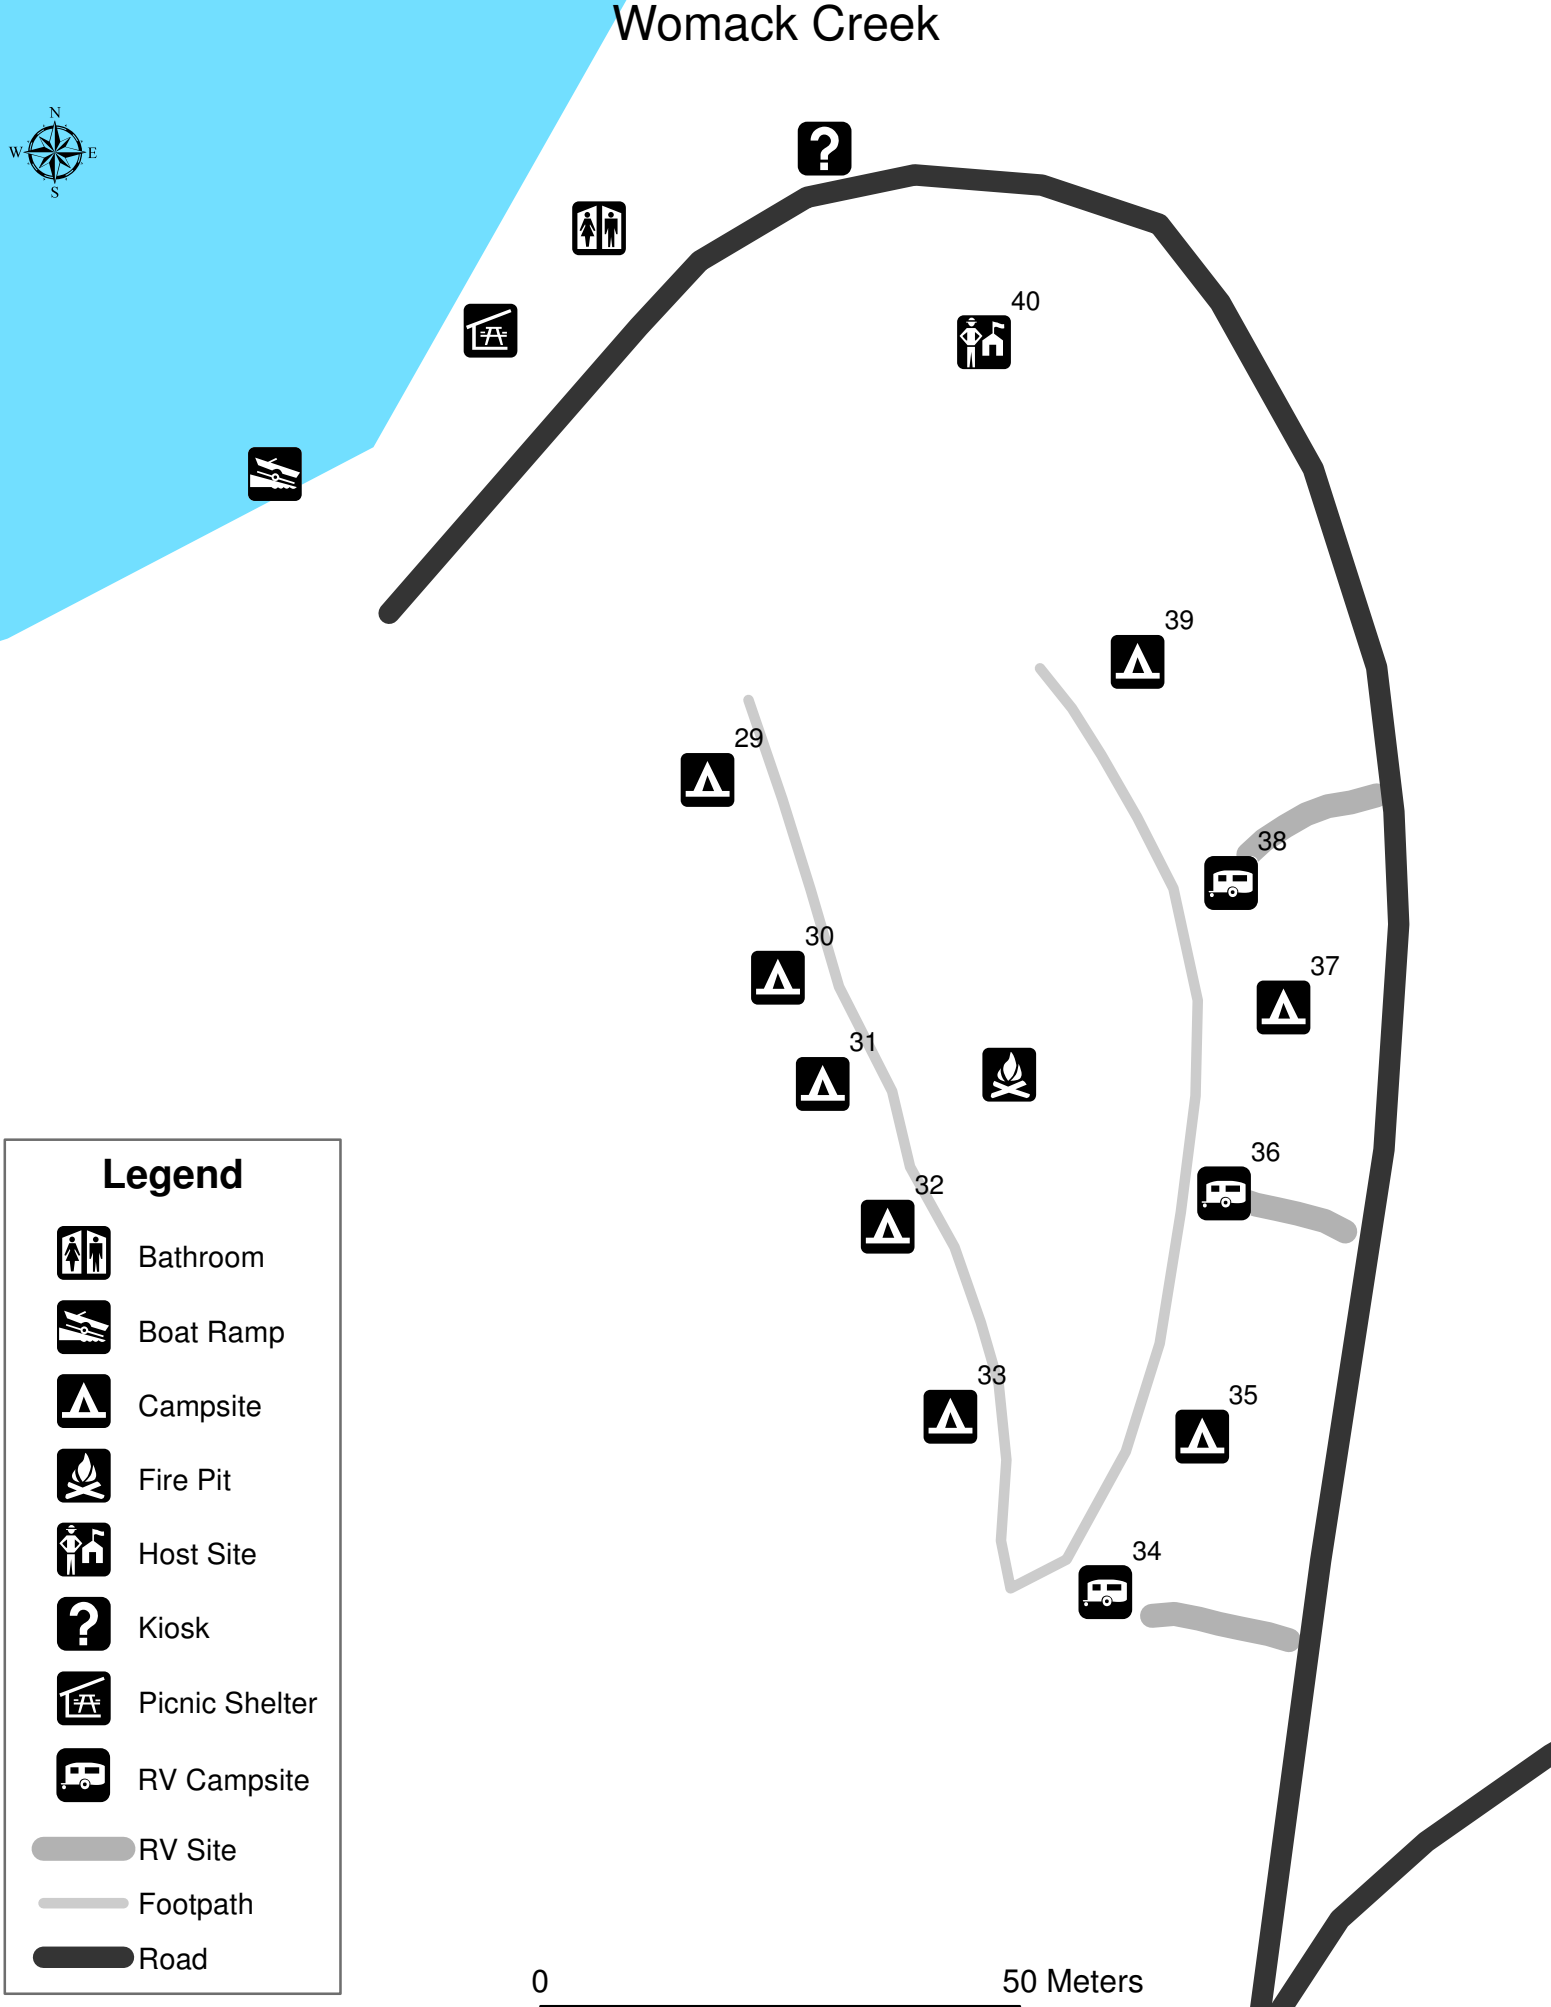

Womack Creek

Legend

- Bathroom
- Boat Ramp
- Campsite
- Fire Pit
- Host Site
- Kiosk
- Picnic Shelter
- RV Campsite
- RV Site
- Footpath
- Road

0

50 Meters